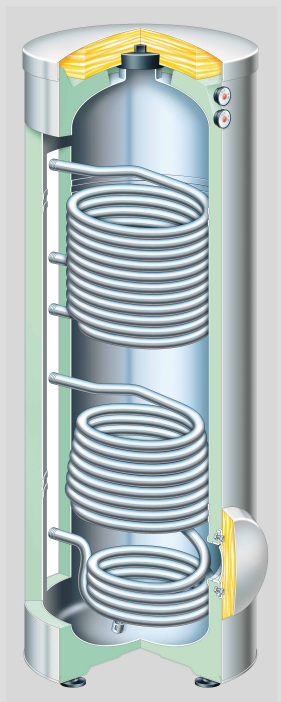

Domestic hot water tanks
of corrosion-resistant stainless steel
42 to 120 USG / 160 to 450 ltr

VIESSMANN

VITOCELL 300

Hot water comfort for life

VITOCELL 300

Experience Viessmann hot water technology! Comfort, convenience and reliability in one package. Available in vertical and horizontal designs, from 42 to 120 USG / 160 to 450 liters. See how you can improve your domestic hot water comfort today.

Vitocell-H 300
Compact and “stackable”

Vitocell-V 300
Convenient, durable, hygienic

Turn your boiler room into a rec room!
Vitola 200 boiler on a Vitocell-H 300 tank

Vitocell-B 300 dual-coil solar tank

VITOCCELL 300		-V (vertical)			-H (horizontal)				-B (bivalent)	
Storage Capacity	USG	53	79	120*	42	53	92	120	79	120
	ltr	200	300	450	160	200	350	450	300	450
Depth	inches	25 1/2	27 3/4	38 3/8	42 1/4	48 3/4	62 1/2	65	27 3/4	38 3/8
Width	inches	22 7/8	25	36 3/8	25 1/4	25 1/4	32 3/4	35 3/4	25	36 3/8
Height	inches	56	70	69 1/2	26	26	31 1/4	35	70	69 1/2
Weight	lbs	168	220	245	168	185	379	421	251	276

* Removable soft foam wrap-around insulation