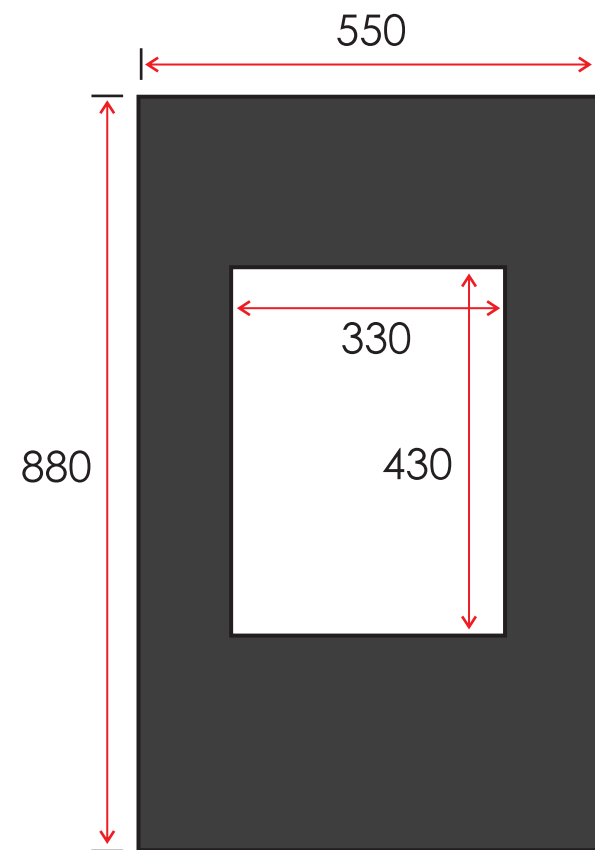

TECHNICAL SPECIFICATIONS

VOLTS		120
AMPS		14
WATTS		1435
HEATER	HIGH	1350 watts
	LOW	675 watts
NO HEATER		85 watts
LAMPS	QUANTITY	2 Candelabra
	WATTS	40 watts
	TOTAL WATTS	80 watts
ROTOR MOTOR		1 at 5 watts
HEIGHT, WIDTH, DEPTH		26 7/9 x 14 5/9 x 4 4/5
GLASS VIEWING OPENING		13 x 16 8/9
GLASS SIZE		21 2/3 x 34 2/3
SHIPPING SIZE		24 x 9 x 36
SHIPPING WEIGHT		46 lbs
	UNIT	
GLASS FRONT		Included
PLUG LOCATION		Right Side
CORD LENGTH		70"
APPROX. HEATING AREA		500 sq ft

SERIES
WM

MODEL
WM-2134

REV
1

SCALE 1" = 1'-0"

DATE: 04/02/11

SHEET 1 OF 1

TECHNICAL SPECIFICATIONS

VOLTS		120
AMPS		14
WATTS		1435
HEATER	HIGH	1350 watts
	LOW	675 watts
NO HEATER		85 watts
LAMPS	QUANTITY	2 Candelabra
	WATTS	40 watts
	TOTAL WATTS	80 watts
ROTOR MOTOR		1 at 5 watts
HEIGHT, WIDTH, DEPTH		68 h x 37.1 w x 12.3 d
GLASS VIEWING OPENING		33 x 43 cm
GLASS SIZE		55 x 88 cm
SHIPPING SIZE		59 x 22 x 90 cm
SHIPPING WEIGHT		20.5 kg
	UNIT	
GLASS FRONT		Included
PLUG LOCATION		Right Side
CORD LENGTH		178 cm
APPROX. HEATING AREA		46.5 sqm

Amantii

SERIES	MODEL		REV
WM	WM-2134		1
SCALE 1:12	DATE: 04/02/11	SHEET 1 OF 1	