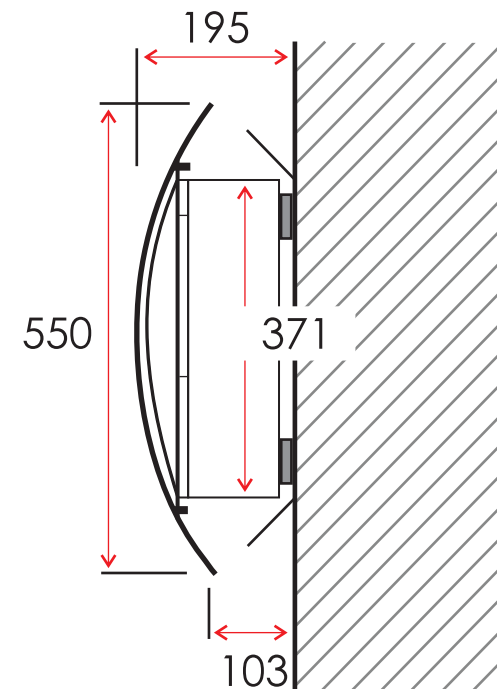

TECHNICAL SPECIFICATIONS

VOLTS		120
AMPS		14
WATTS		1435
HEATER	HIGH	1350 watts
	LOW	675 watts
NO HEATER		85 watts
LAMPS	QUANTITY	2 Candelabra
	WATTS	40 watts
	TOTAL WATTS	80 watts
ROTOR MOTOR		1 at 5 watts
HEIGHT, WIDTH, DEPTH		26 7/9 x 14 5/9 x 4 4/5
GLASS VIEWING OPENING		13 x 16 8/9
GLASS SIZE		21 2/3 x 34 2/3
SHIPPING SIZE		24 x 9 x 36
SHIPPING WEIGHT		46 lbs
	UNIT	
GLASS FRONT		Included
PLUG LOCATION		Right Side
CORD LENGTH		70"
APPROX. HEATING AREA		500 sq ft

SERIES
WM

MODEL
WM-2134

REV
1

SCALE 1" = 1'-0"

DATE: 04/02/11

SHEET 1 OF 1

TECHNICAL SPECIFICATIONS

VOLTS		120
AMPS		14
WATTS		1435
HEATER	HIGH	1350 watts
	LOW	675 watts
NO HEATER		85 watts
LAMPS	QUANTITY	2 Candelabra
	WATTS	40 watts
	TOTAL WATTS	80 watts
ROTOR MOTOR		1 at 5 watts
HEIGHT, WIDTH, DEPTH		68 h x 37.1 w x 12.3 d
GLASS VIEWING OPENING		33 x 43 cm
GLASS SIZE		55 x 88 cm
SHIPPING SIZE		59 x 22 x 90 cm
SHIPPING WEIGHT		20.5 kg
	UNIT	
GLASS FRONT		Included
PLUG LOCATION		Right Side
CORD LENGTH		178 cm
APPROX. HEATING AREA		46.5 sqm

Amantii

SERIES	MODEL		REV
WM	WM-2134		1
SCALE 1:12	DATE: 04/02/11	SHEET 1 OF 1	