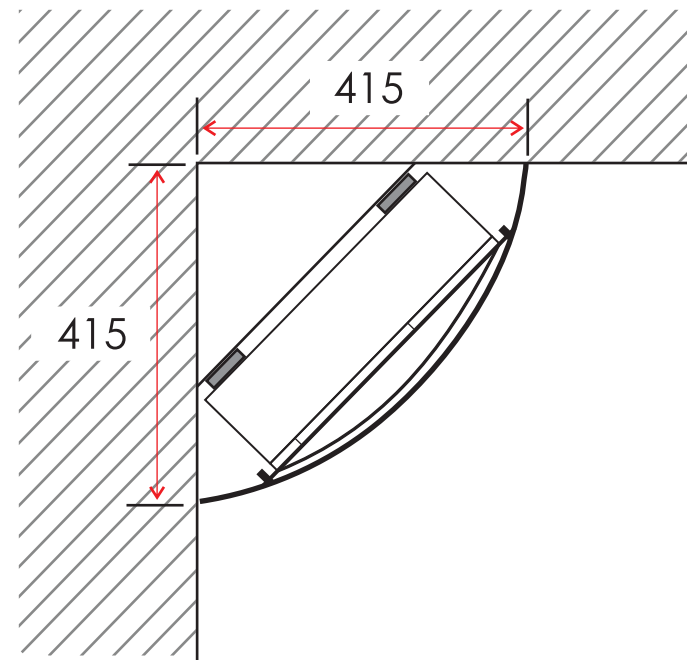

TECHNICAL SPECIFICATIONS

VOLTS		120
AMPS		14
WATTS		1435
HEATER	HIGH	1350 watts
	LOW	675 watts
NO HEATER		85 watts
LAMPS	QUANTITY	2 Candelabra
	WATTS	40 watts
	TOTAL WATTS	80 watts
ROTOR MOTOR		1 at 5 watts
HEIGHT, WIDTH, DEPTH		26 7/9 x 14 5/9 x 4 4/5
GLASS VIEWING OPENING		13 x 16 8/9
GLASS SIZE		21 2/3 x 34 2/3
SHIPPING SIZE		24 x 9 x 36
SHIPPING WEIGHT		46 lbs
	UNIT	
GLASS FRONT		Included
PLUG LOCATION		Right Side
CORD LENGTH		70"
APPROX. HEATING AREA		500 sq ft

SERIES
WM

MODEL
WM-2134

REV
1

SCALE 1" = 1'-0"

DATE: 04/02/11

SHEET 1 OF 1

TECHNICAL SPECIFICATIONS

VOLTS		120
AMPS		14
WATTS		1435
HEATER	HIGH	1350 watts
	LOW	675 watts
NO HEATER		85 watts
LAMPS	QUANTITY	2 Candelabra
	WATTS	40 watts
	TOTAL WATTS	80 watts
ROTOR MOTOR		1 at 5 watts
HEIGHT, WIDTH, DEPTH		68 h x 37.1 w x 12.3 d
GLASS VIEWING OPENING		33 x 43 cm
GLASS SIZE		55 x 88 cm
SHIPPING SIZE		59 x 22 x 90 cm
SHIPPING WEIGHT		20.5 kg
	UNIT	
GLASS FRONT		Included
PLUG LOCATION		Right Side
CORD LENGTH		178 cm
APPROX. HEATING AREA		46.5 sqm

Amantii

SERIES	MODEL		REV
WM	WM-2134		1
SCALE 1:12	DATE: 04/02/11	SHEET 1 OF 1	