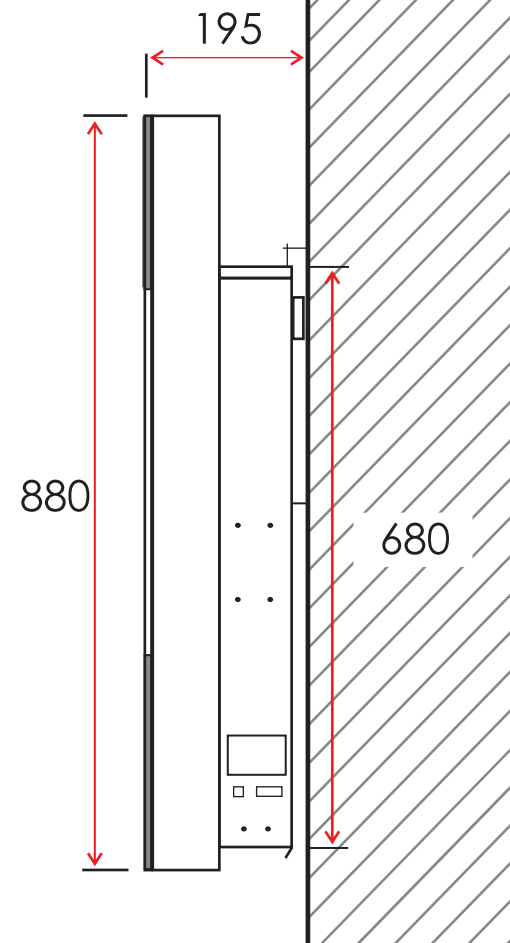

TECHNICAL SPECIFICATIONS

VOLTS		120
AMPS		14
WATTS		1435
HEATER	HIGH	1350 watts
	LOW	675 watts
NO HEATER		85 watts
LAMPS	QUANTITY	2 Candelabra
	WATTS	40 watts
	TOTAL WATTS	80 watts
ROTOR MOTOR		1 at 5 watts
HEIGHT, WIDTH, DEPTH		26 7/9 x 14 5/9 x 4 4/5
GLASS VIEWING OPENING		13 x 16 8/9
GLASS SIZE		21 2/3 x 34 2/3
SHIPPING SIZE		24 x 9 x 36
SHIPPING WEIGHT		46 lbs
	UNIT	
GLASS FRONT		Included
PLUG LOCATION		Right Side
CORD LENGTH		70"
APPROX. HEATING AREA		500 sq ft

SERIES
WM

MODEL
WM-2134

REV
1

SCALE 1" = 1'-0"

DATE: 04/02/11

SHEET 1 OF 1

TECHNICAL SPECIFICATIONS

VOLTS		120
AMPS		14
WATTS		1435
HEATER	HIGH	1350 watts
	LOW	675 watts
NO HEATER		85 watts
LAMPS	QUANTITY	2 Candelabra
	WATTS	40 watts
	TOTAL WATTS	80 watts
ROTOR MOTOR		1 at 5 watts
HEIGHT, WIDTH, DEPTH		68 h x 37.1 w x 12.3 d
GLASS VIEWING OPENING		33 x 43 cm
GLASS SIZE		55 x 88 cm
SHIPPING SIZE		59 x 22 x 90 cm
SHIPPING WEIGHT		20.5 kg
	UNIT	
GLASS FRONT		Included
PLUG LOCATION		Right Side
CORD LENGTH		178 cm
APPROX. HEATING AREA		46.5 sqm

Amantii

SERIES	MODEL		REV
WM	WM-2134		1
SCALE 1:12	DATE: 04/02/11	SHEET 1 OF 1	